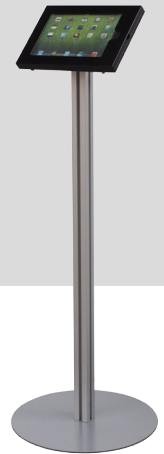

Hire Furniture

Audio Visual Equipment

Play your promotional videos on our screens, we have sizes to suit every wall space. Our Video Towers have plenty of storage which you can use to keep your DVD player or laptop player on the internal shelf and our custom iPad stand is perfect for showing your photos and presentations. We also have freestanding LCD trusses Available.

SCREEN SIZES: 32", 42", 55", 65"

Displayways can organise your lighting and power requirements for exhibition shell schemes and design & build stands. We have standard 150watt spotlights and our 10amp 4 way multi boards come in black and white.

Hire Furniture

Displays

A4 Snappa Frame

Code: *SPECIAL ORDER*

Brochure Poster Display

Code: *EA1FSPB*

Snappa Footpath Sign

Sizes: *A1*